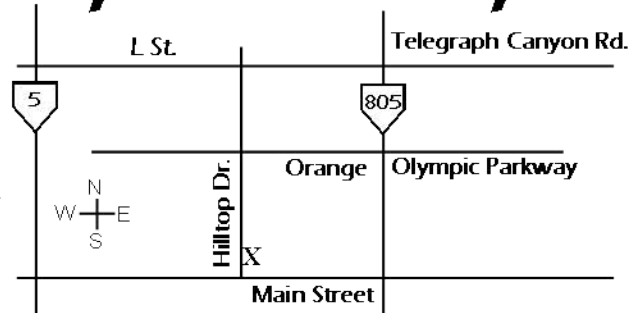

The Bullpen Sports Complex

Baseball/Softball Academy
www.bullpenbaseballacademy.com

Hours: Mon. - Fri. 3 p.m. - 9 p.m.
Sat. 10 a.m. - 6 p.m. Sun. 11 a.m. - 4 p.m.

619.476.0673

3804 Main Street, Ste. 1 & 2, Chula Vista, CA 91911